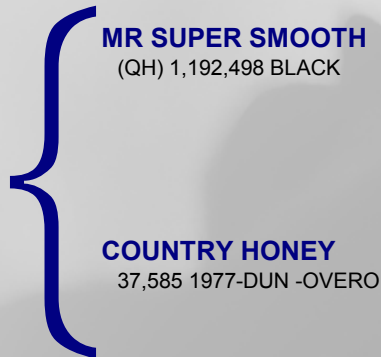

Sunday, November 02, 2008

Four Generation Pedigree

REDA POWERFUL STORY

MARE - 411,597
1997-BLACK -OVERO
Sunday, April 13, 1997
P-6.0

Owner: COOPER, KELLY & JASON
S0L2H0, SK

Breeder: HUNTER, R H OR JONETTE
SEDALIA, MO

Sire

MR POWER PLAY

87,268
1983-BAY -OVERO
H-156.0 P-234.0

OFFICIAL RECORDS OF THE AMERICAN PAINT HORSE ASSOCIATION

Dam

REDA FEATURE STORY

(QH) 2,479,125
BAY