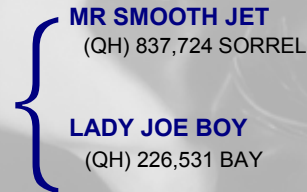

### REDA POWERFUL STORY

MARE - 411,597  
1997-BLACK -OVERO  
Sunday, April 13, 1997  
P-6.0

Owner: COOPER, KELLY & JASON  
S0L2H0, SK

Breeder: HUNTER, R H OR JONETTE  
SEDALIA, MO

Sire

### MR POWER PLAY

87,268  
1983-BAY -OVERO  
H-156.0 P-234.0